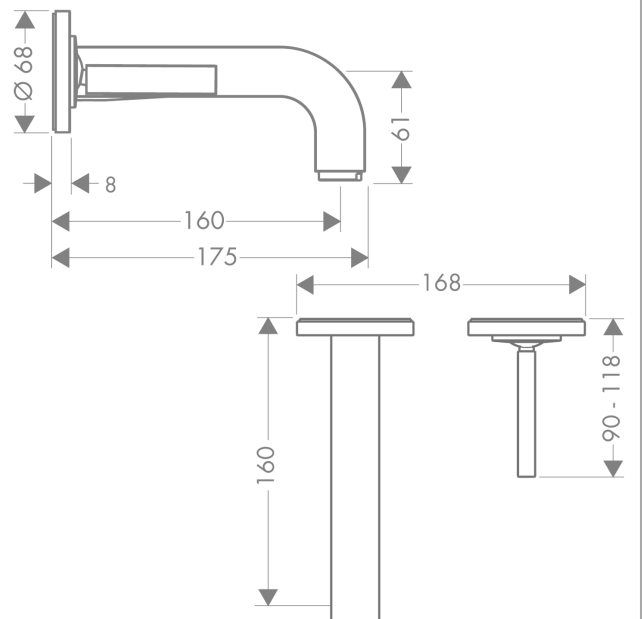

## AXOR Citterio

Single lever basin mixer for concealed installation wall-mounted with pin handle, spout 160 mm and escutcheons

Surfaces: **Chrome** Article Number: **39113000**

#### product features

- consists of: single lever basin mixer for concealed installation wall-mounted, waste set
- projection 160 mm
- normal spray
- flow rate at 3 bar: 5 l/min
- joystick ceramic cartridge
- suitable for continuous flow water heaters
- non-closing waste set
- connection dimension: DN15
- handle can be positioned on the right or left, depends on the basic set installation

### Scale drawing