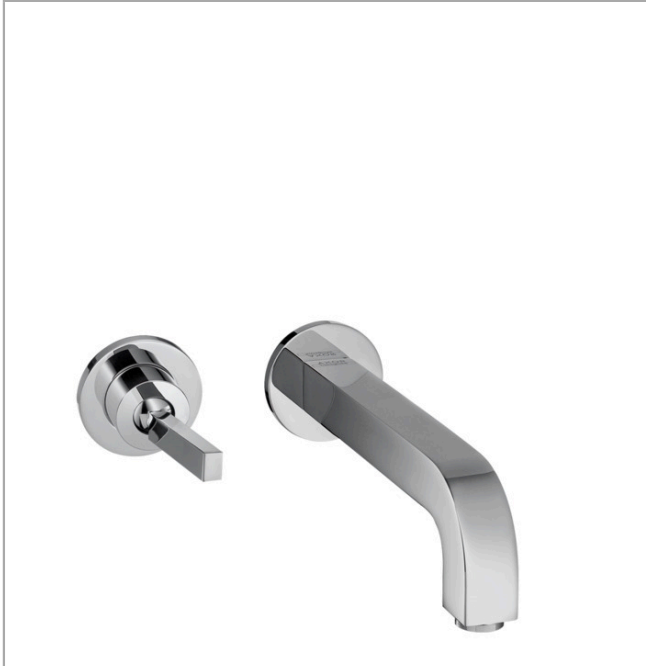

AXOR Citterio

Single lever basin mixer for concealed installation wall-mounted with pin handle, spout 160 mm and escutcheons

Surfaces: **Chrome** Article Number: **39113000**

Description

product features

- consists of: single lever basin mixer for concealed installation wall-mounted, waste set
- projection 160 mm
- normal spray
- flow rate at 3 bar: 5 l/min
- joystick ceramic cartridge
- suitable for continuous flow water heaters
- non-closing waste set
- connection dimension: DN15
- handle can be positioned on the right or left, depends on the basic set installation

Technology

Product image